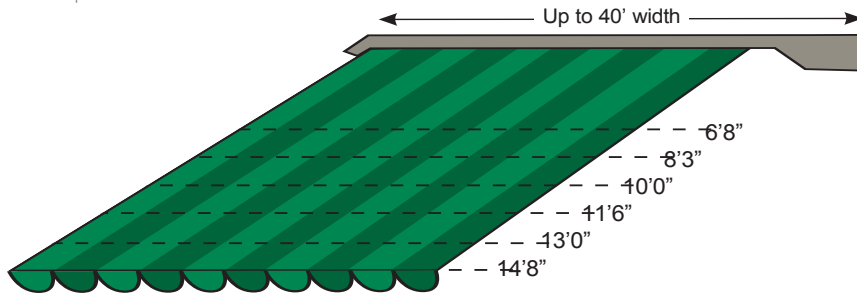

www.sunesta.com

The Sunesta

Retractable Patio Awning

Custom Sizes

Projection up to 14'8"
Widths up to 40' - made to the inch

Frame Colors

Armorcoated™ frames for superior durability

Fabric Selection